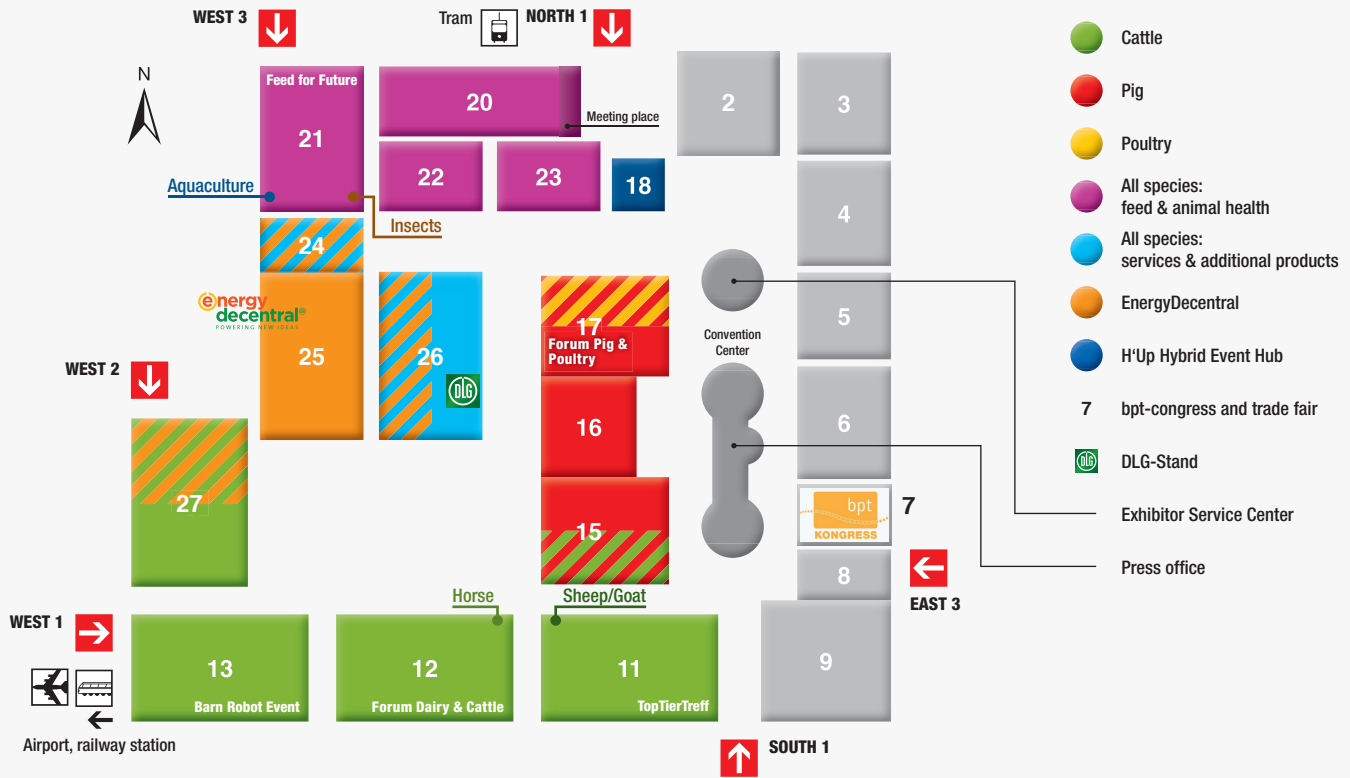

Key areas

- 11** Cattle, sheep, goat: Breeding and reproduction technology, machinery and equipment for management and feeding, animal identification, hoof care equipment, pasture management technology, TopTierTreff
- 12** Cattle: Machinery and equipment for management and feeding, DLG Forum Dairy & Cattle
Horse: equipment for management and feeding
- 13** Cattle: Machinery and equipment for milking and refrigeration, DLG Spotlight Barn Robot Event
- 15** Pig: Breeding and reproduction technology, machinery and equipment for management and feeding, piggery and shed construction
Cattle: Barn and shed construction
- 16** Pig: Machinery and equipment for management and feeding
- 17** Pig: Machinery and equipment for management and feeding, controlled environment and environment technology
Poultry: Breeding/hatching technology, machinery and equipment for management and feeding, poultry housing and shed construction, machinery and equipment for management and feeding, controlled environment and environment technology, slaughtering and processing, egg grading and processing, DLG Forum Pig & Poultry
- 20 + 22** All species: Compound feed, feed components and additives
- 21** All species: Compound feed, feed components and additives, veterinary products and equipment, insect production, new protein sources, Aquaculture Lounge, DLG Spotlight Feed for Future
- 23** All species: Compound feed, feed components and additives, disinfectants, disinfection equipment
- 24** All species: Feed storage, milling and mixing dosification, feed pelleting
EnergyDecentral: Biomass storage, processing and pelleting of solid fuels
- 25** EnergyDecentral: Biogas/biomethane, Natural gas filling stations CNG and LNG, substrate conditioning, fermentation, CHP units, gas feed-in, biofuels, biochar, energy system, solar power, wind power, storage systems, combustion Technology, analysis Technology, DLG Spotlight Decentralized energy supply (including DLG Forum EnergyDecentral)
- 26** All species/ EnergyDecentral: Loaders/lifters, high pressure washers, bunker silos, agricultural software, consultancy, direct marketing, Campus & Career including Science & Research, DLG Stand, International Visitors' Lounge, DLG Spotlight Emission control, DLG Spotlight Sustainable farming concepts, DLG Prototype.Club, AgriFutureLab, Stand "Young innovative companies", Focus animal welfare
- 27** Cattle: Machinery and equipment for management and feeding, automatic feeding systems, bale opening devices, silo unloading equipment, livestock transport
All species: Slurry technology, pumps, agitators and separators
EnergyDecentral: Silo unloading equipment, dosing systems, fermented product applications